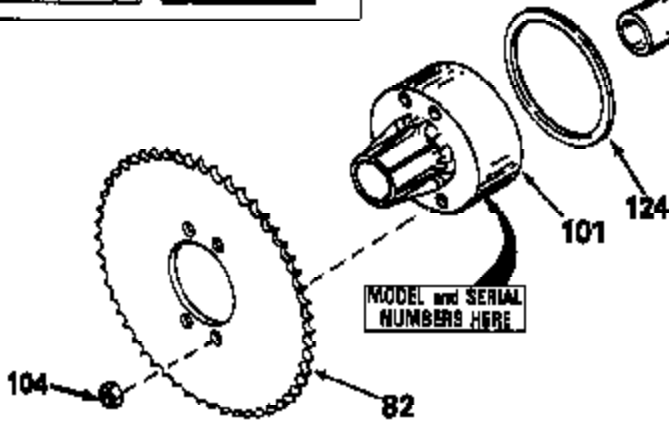

# JOIST

SICHER IST DAS:  
DAS ORIGINAL

47	48
47A	48A
47B	48B
47C	48C
47D	48D
47E	48E
47H	48H
47L	48L

47M	48M
47P	48P
47R	48R
47V	48V
47W	48W
47X	48X

Ref #	Part Number	Qty	Description
13	778067		Gear, Bevel (16 teeth)
14	778068		Gear, Pinion (16 teeth)
17	786040		Pin, Drive
26	792018		Ring, Retaining
31	780001		Washer (3/4" ID x 1-1/2" OD x 1/16" t hick)
31A	780096		Washer, Thrust
47E	774284		Axle (12-3/8" long)
48E	774285		Axle (16-13/16" long)
82	786043		Sprocket. No Teeth 54. O.D. 8.823
82	786051		Sprocket. No Teeth 60. O.D. 9.841
82	786070		Sprocket. No Teeth 48. O.D. 7.920
82	786041A		Sprocket. No Teeth 45. O.D. 7.389
82	786042		Sprocket. No Teeth 40. O.D. 6.650
90	788067B	100-155A Peerless	Grease (32 oz. bottle Bentonite greas e)
101	774344		Differential Carrier Hsg (Incl. 137)
102	774345		Differential Carrier Hsg (Incl. 139)
103	792041		Screw, 5/16-18 x 3-3/4"
104A	792061		Washer, Flat, 5/16"
104	792042		Nut, Lock, 5/16-18 (Use as required)
137	780077		Bushing (3/4" ID x 1-1/16" OD x 2-1/1 6" long)
139	780077		Bushing (3/4 ID x 1-1/16" OD x 2-1/16 " long)