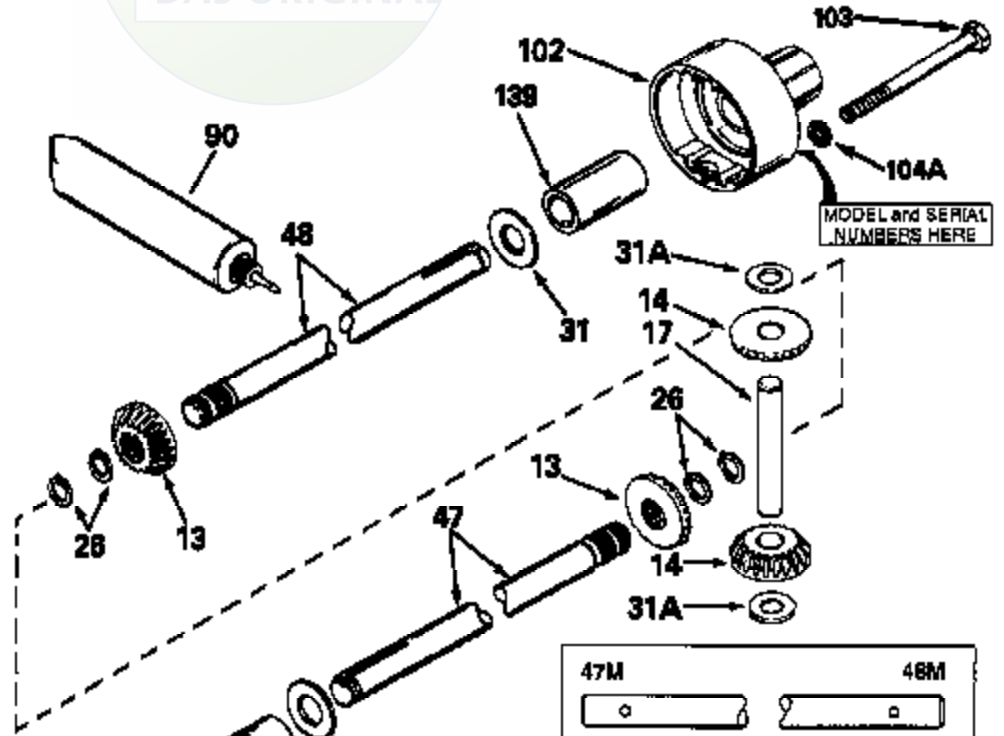

# JOIST

SICHER IST DAS:  
DAS ORIGINAL

47	48
47A	48A
47B	48B
47C	48C
47D	48D
47E	48E
47H	48H
47L	48L

47M	48M
47P	48P
47R	48R
47V	48V
47W	48W
47X	48X

Ref #	Part Number	Qty	Description
13	778067		Gear, Bevel (16 teeth)
14	778068		Gear, Pinion (16 teeth)
17	786040		Pin, Drive
26	792018		Ring, Retaining
31	780001		Washer (3/4" ID x 1-1/2" OD x 1/16" t hick)
31A	780096		Washer, Thrust
47E	774284		Axle (12-3/8" long)
48E	774285		Axle (16-13/16" long)
82	786043		Sprocket. No Teeth 54. O.D. 8.823
82	786051		Sprocket. No Teeth 60. O.D. 9.841
82	786070		Sprocket. No Teeth 48. O.D. 7.920
82	786041A		Sprocket. No Teeth 45. O.D. 7.389
82	786042		Sprocket. No Teeth 40. O.D. 6.650
90	788067B	100-155A Peerless	Grease (32 oz. bottle Bentonite greas e)
101	774344		Differential Carrier Hsg (Incl. 137)
102	774345		Differential Carrier Hsg (Incl. 139)
103	792041		Screw, 5/16-18 x 3-3/4"
104A	792061		Washer, Flat, 5/16"
104	792042		Nut, Lock, 5/16-18 (Use as required)
137	780077		Bushing (3/4" ID x 1-1/16" OD x 2-1/1 6" long)
139	780077		Bushing (3/4 ID x 1-1/16" OD x 2-1/16 " long)